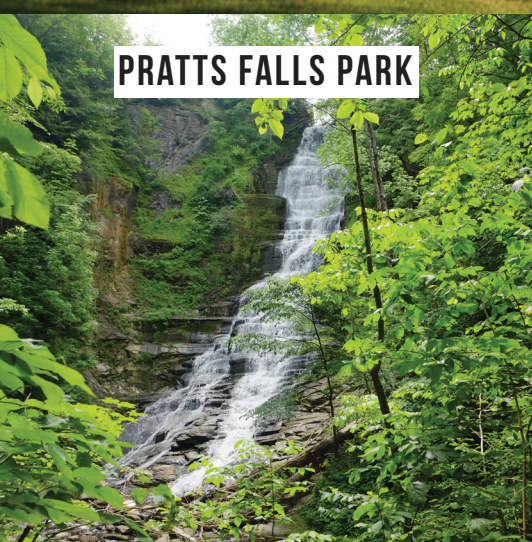

# 10 PLACES TO HIKE, SKI, & ENJOY THE OUTDOORS AROUND SYRACUSE

**ONONDAGA LAKE PARK**

**CHITTENAGO FALLS STATE PARK**

**PRATTS FALLS PARK**

**SONG MOUNTAIN RESORT**

**LABRADOR HOLLOW UNIQUE AREA**